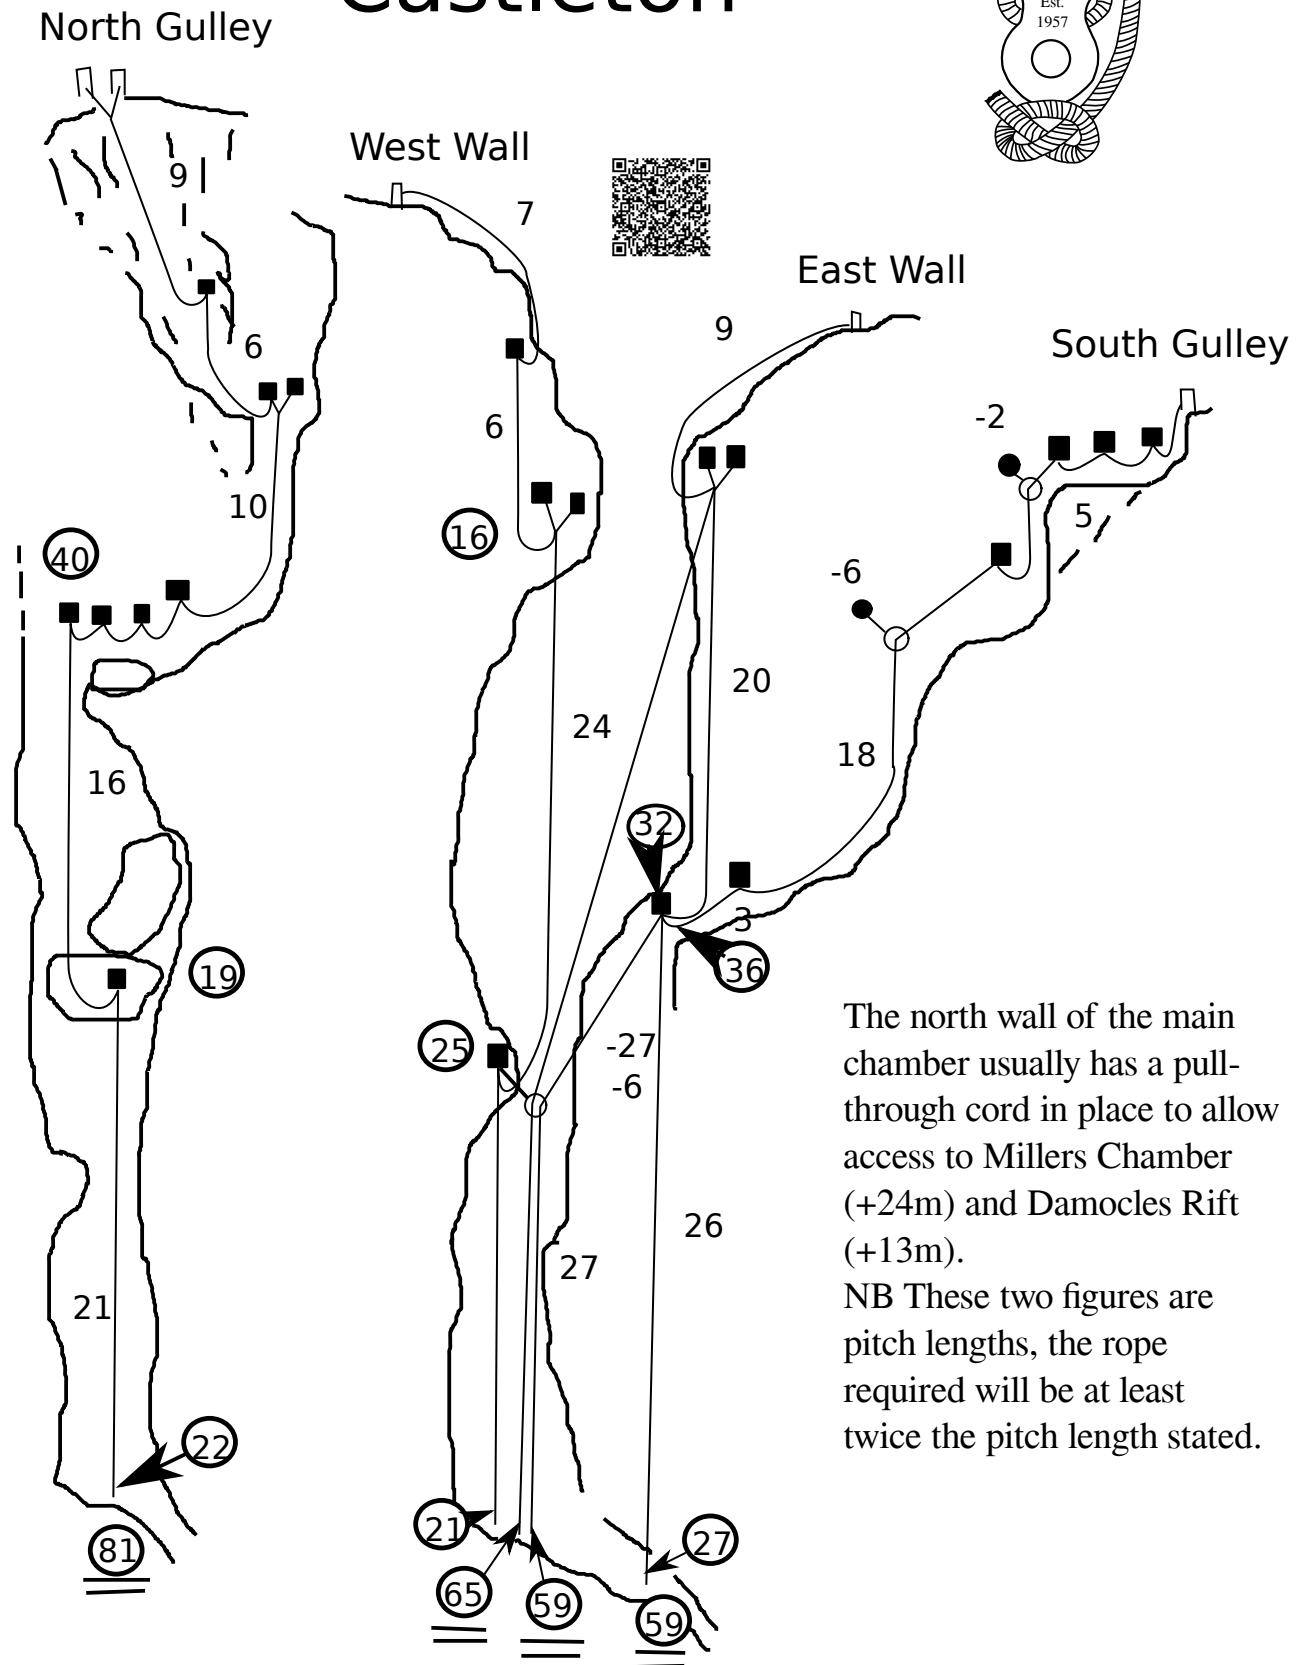

Eldon Hole Castleton

The north wall of the main chamber usually has a pull-through cord in place to allow access to Millers Chamber (+24m) and Damocles Rift (+13m).

NB These two figures are pitch lengths, the rope required will be at least twice the pitch length stated.