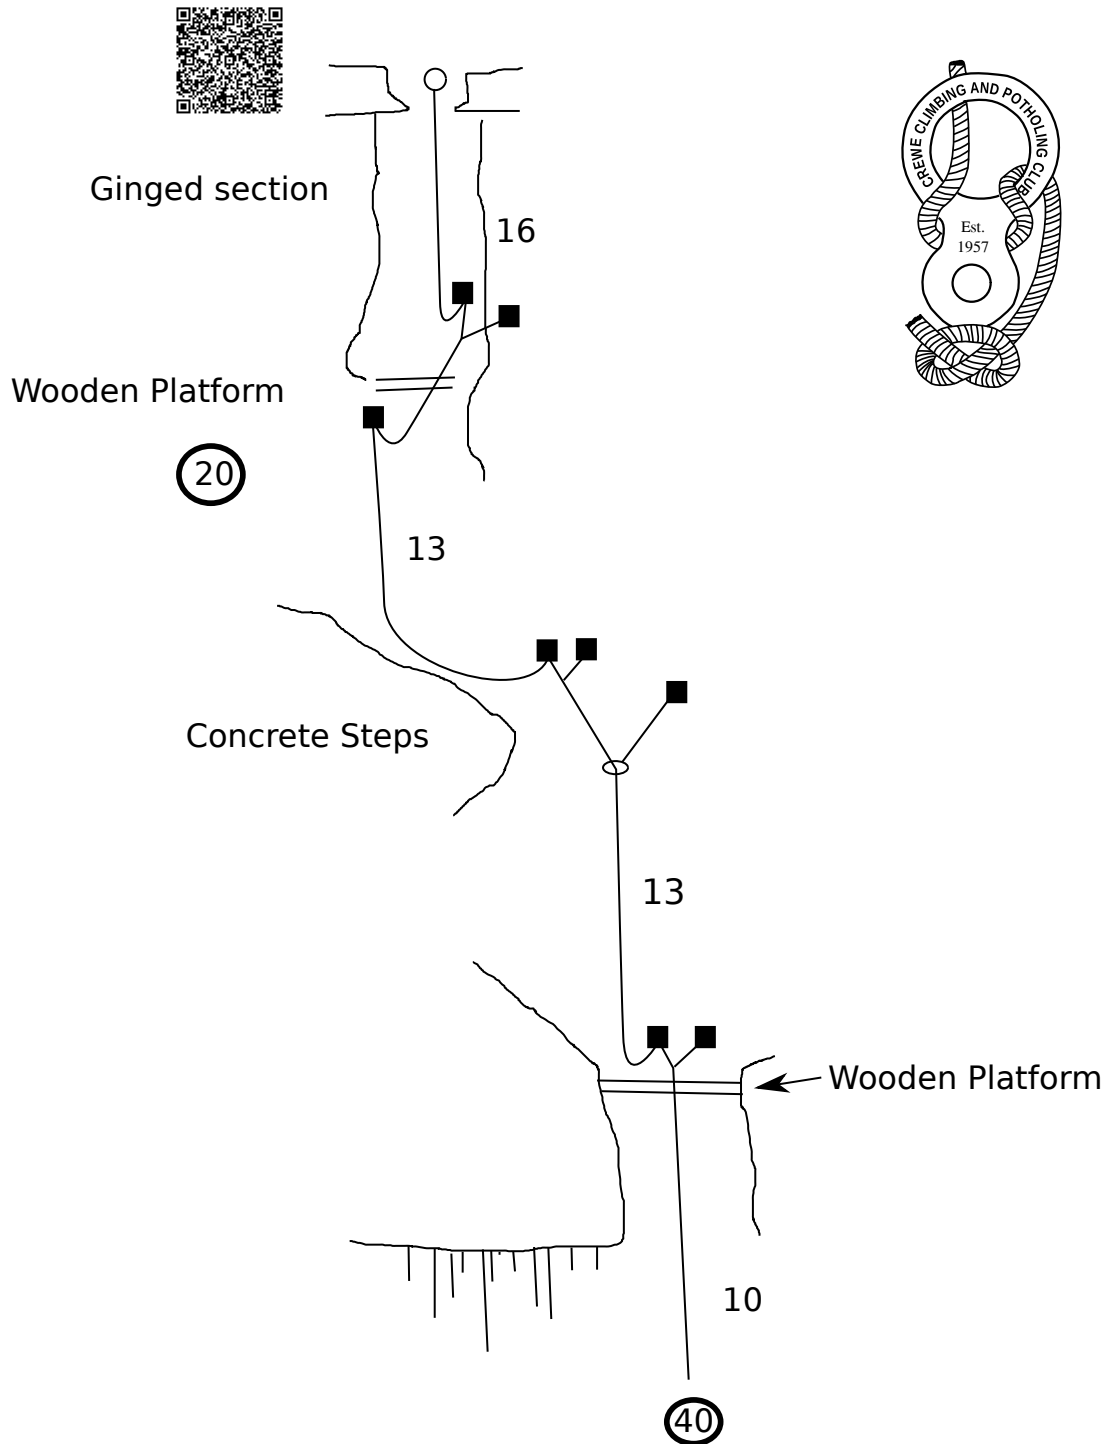

Lathkill Head Cave Garden Path Lathkill Dale

Equipment: 7 maillons, 60m rope, deviation cord + snaplink