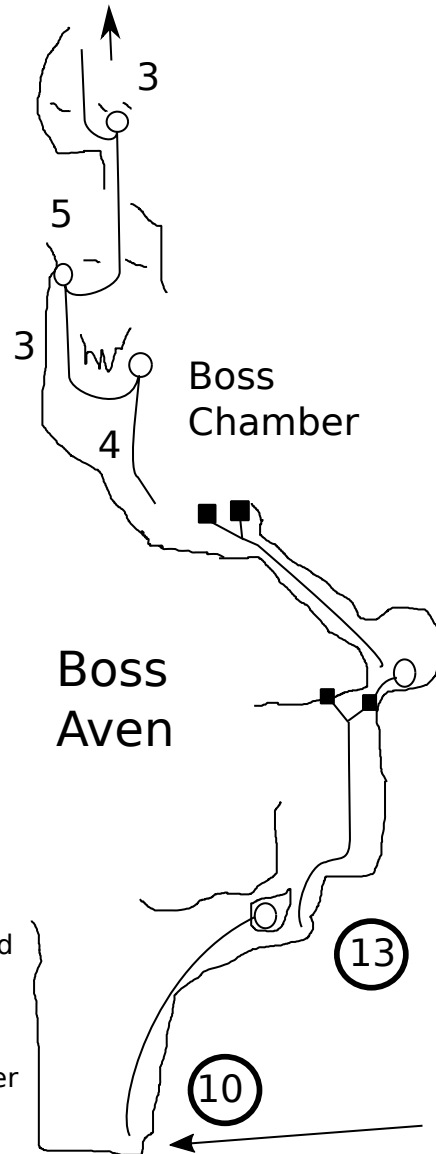

Giant's Hole topo 3

Basecamp Chamber, Boss Aven & Carnival Aven Castleton

Basecamp Chamber

Rig to let larger cavers explore the Upper Streamway
Last person can pull down to derig.

Fixed ropes in Boss Aven and Boss Chamber above the lowest pitch. Use them with caution. Lowest pitch must be free climbed by first caver to rig.

An interesting climb that leads to nowhere!