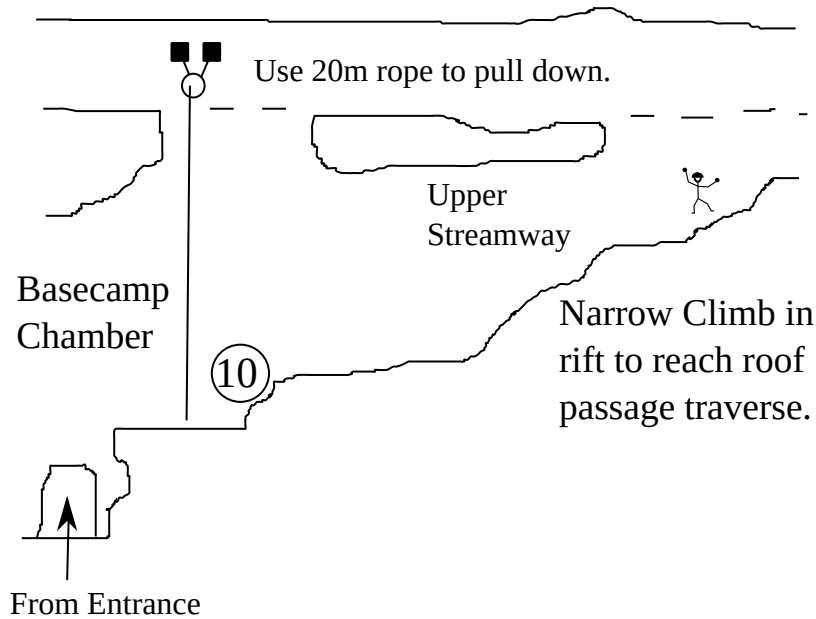

Giant's Hole topo 3

Basecamp Chamber, Boss Aven & Carnival Aven Castleton

Basecamp Chamber

Rig to let larger cavers explore the Upper Streamway
Last person can pull down to derig.

Fixed ropes in Boss Aven and Boss Chamber above the lowest pitch. Use them with caution. Lowest pitch must be free climbed by first caver to rig.

An interesting climb that leads to nowhere!