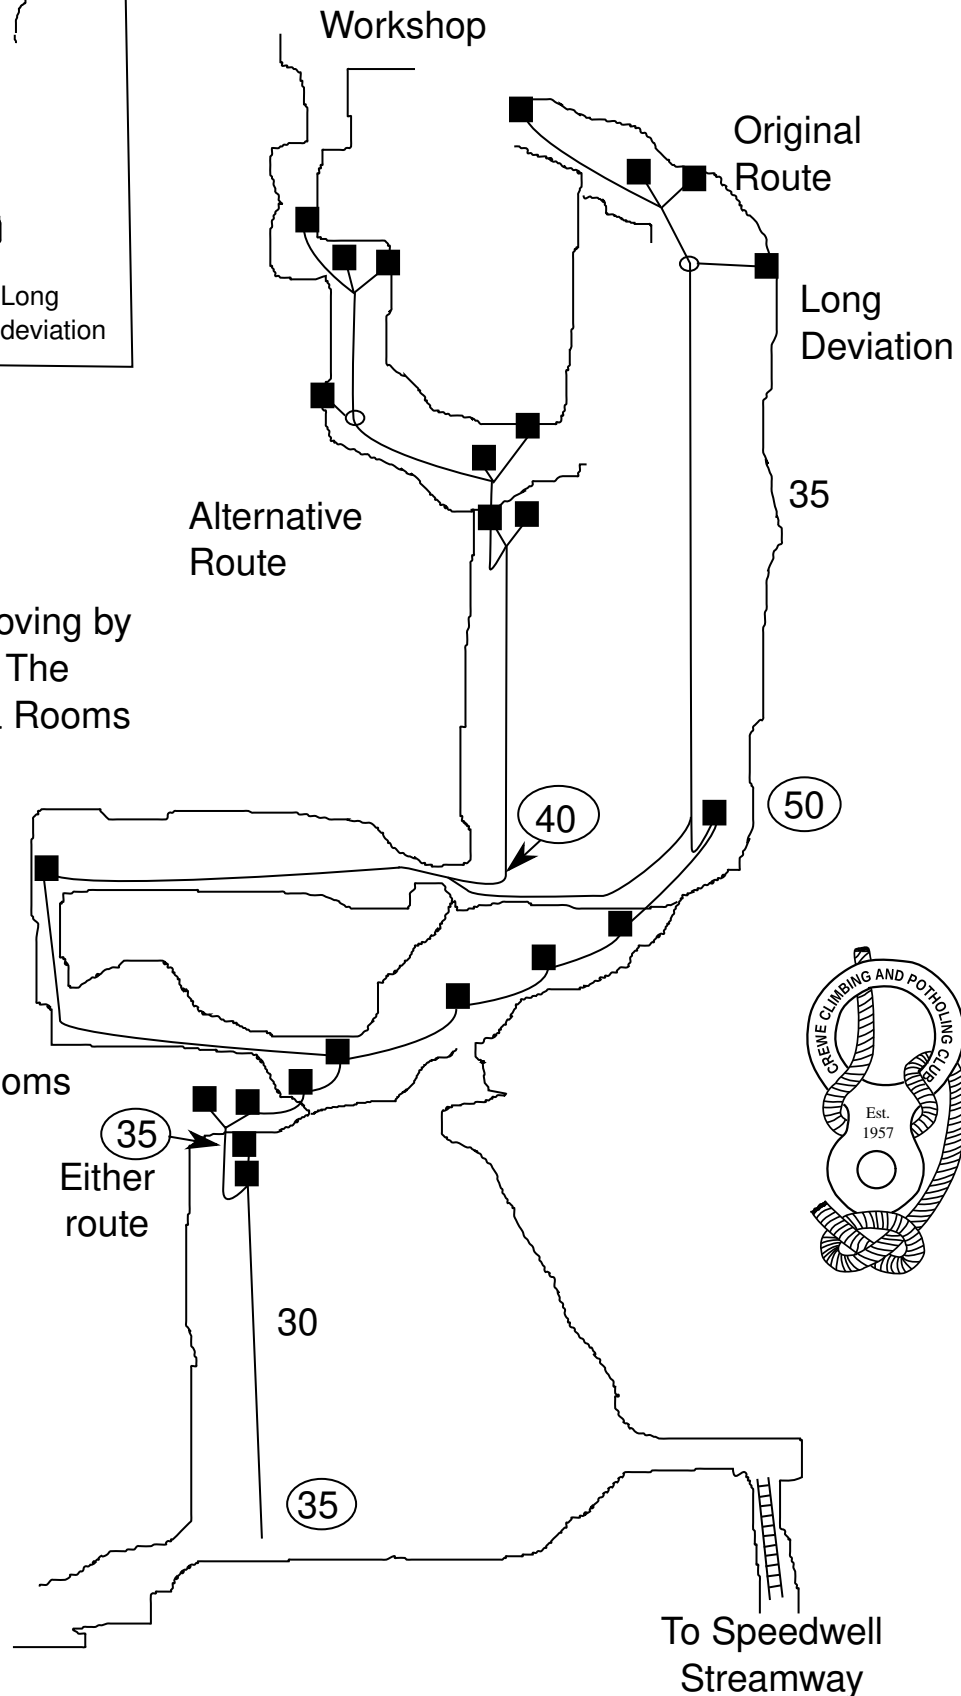

James Hall Over Engine Mine (JH) - Castleton

Part 2 - Leviathan

Take care when moving by mining artefacts in The Workshop and Tea Rooms