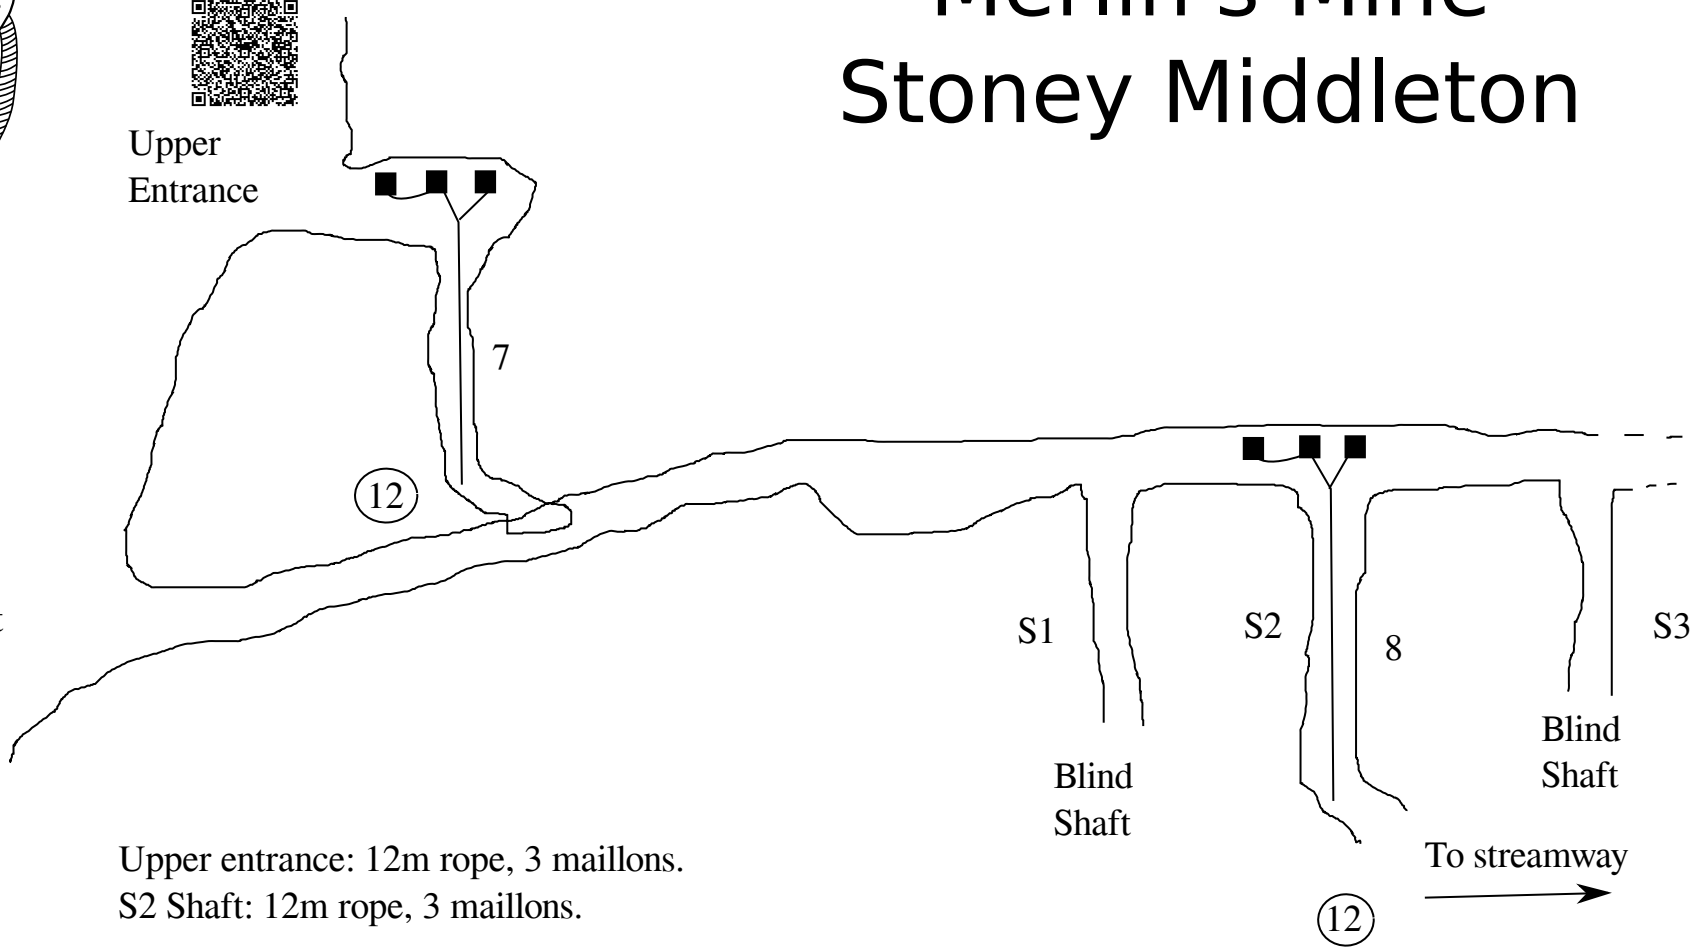

Merlin's Mine Stoney Middleton

Upper
Entrance

Lower Adit
Entrance

Upper entrance: 12m rope, 3 maillons.
S2 Shaft: 12m rope, 3 maillons.