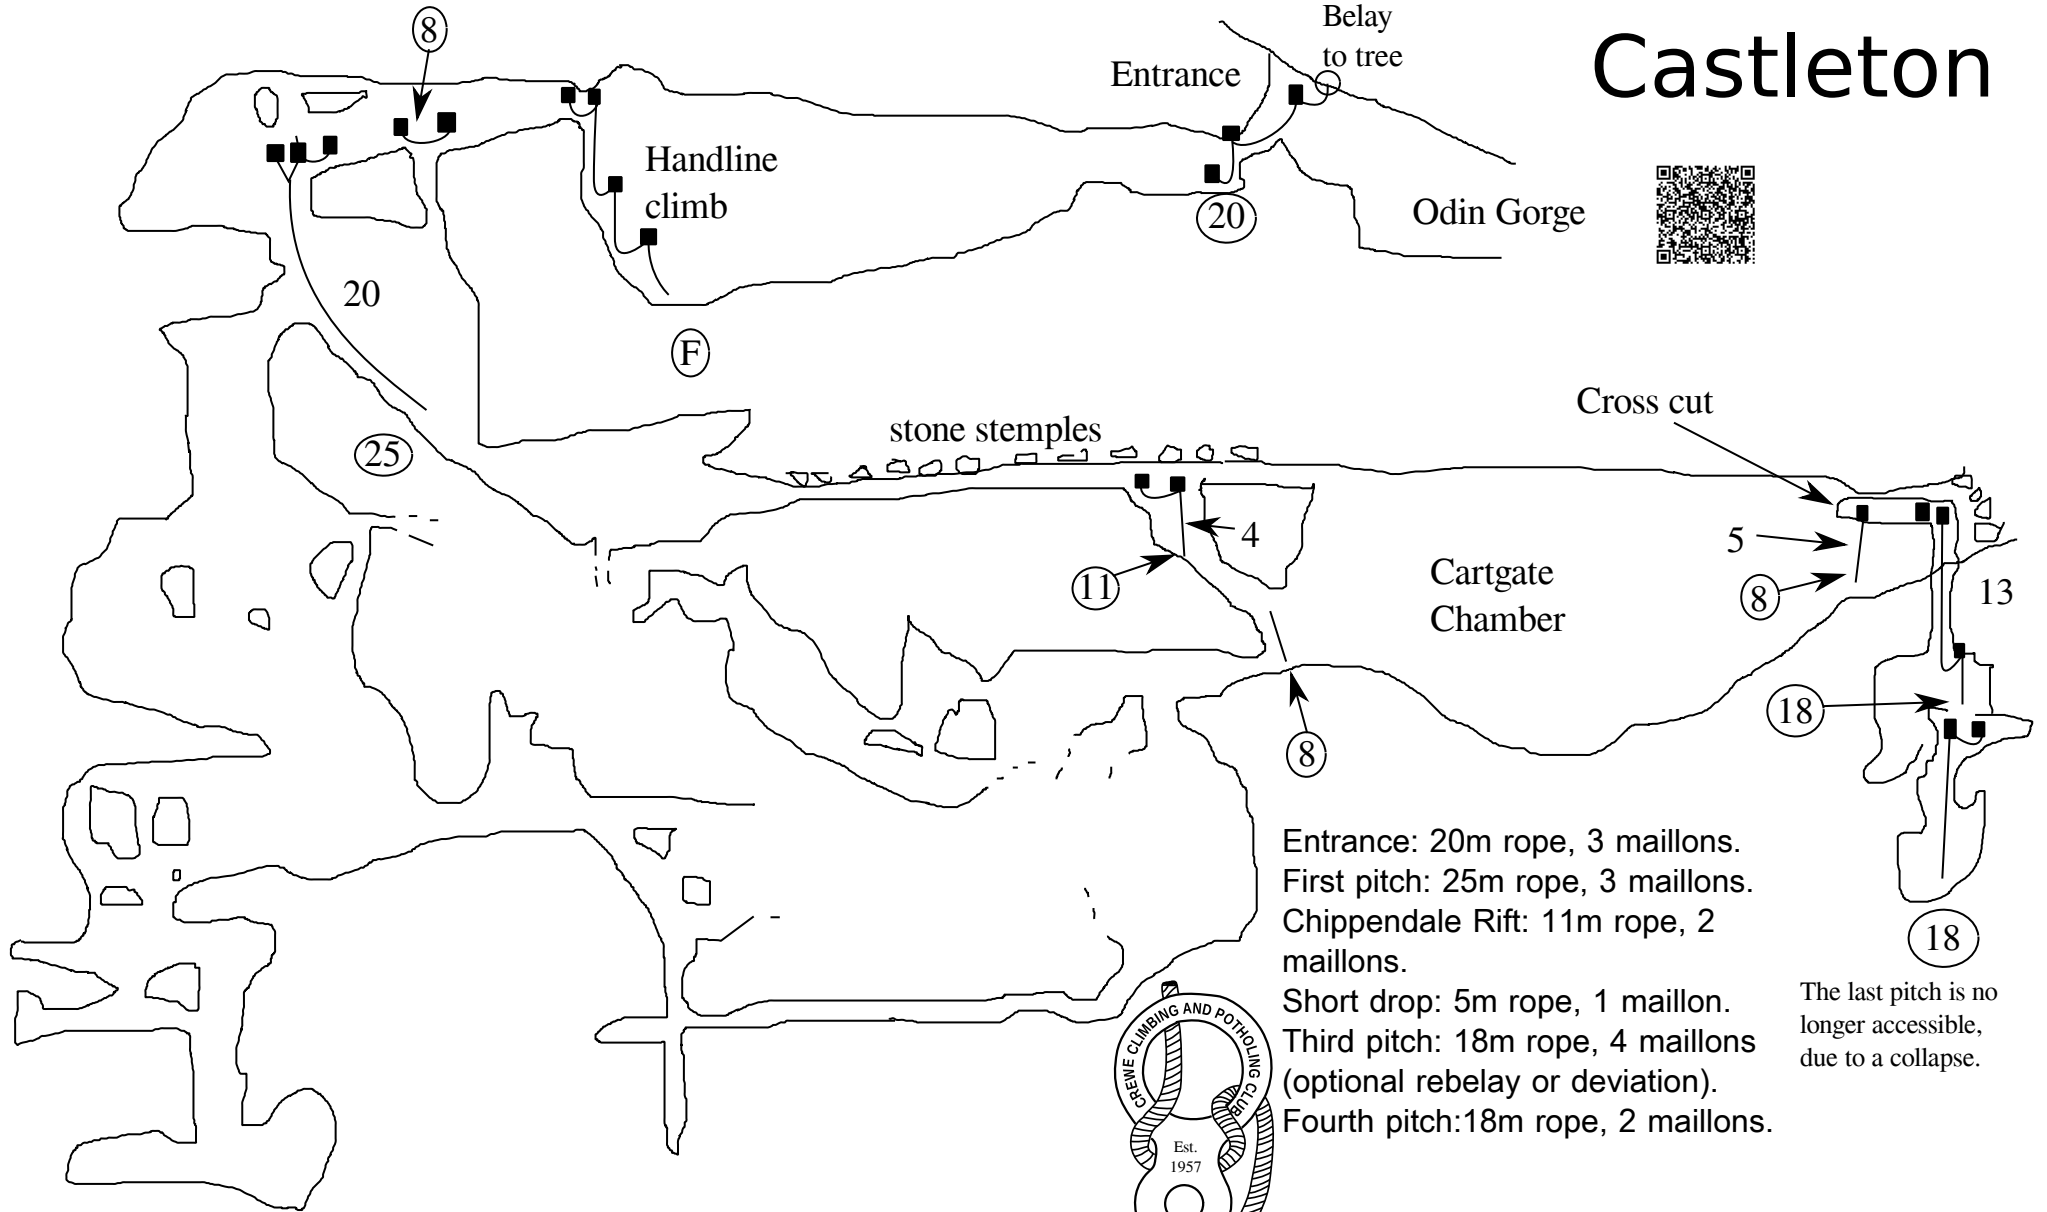

Odin Mine Castleton

- Entrance: 20m rope, 3 maillons.
- First pitch: 25m rope, 3 maillons.
- Chippendale Rift: 11m rope, 2 maillons.
- Short drop: 5m rope, 1 maillon.
- Third pitch: 18m rope, 4 maillons (optional rebelay or deviation).
- Fourth pitch: 18m rope, 2 maillons.

The last pitch is no longer accessible, due to a collapse.