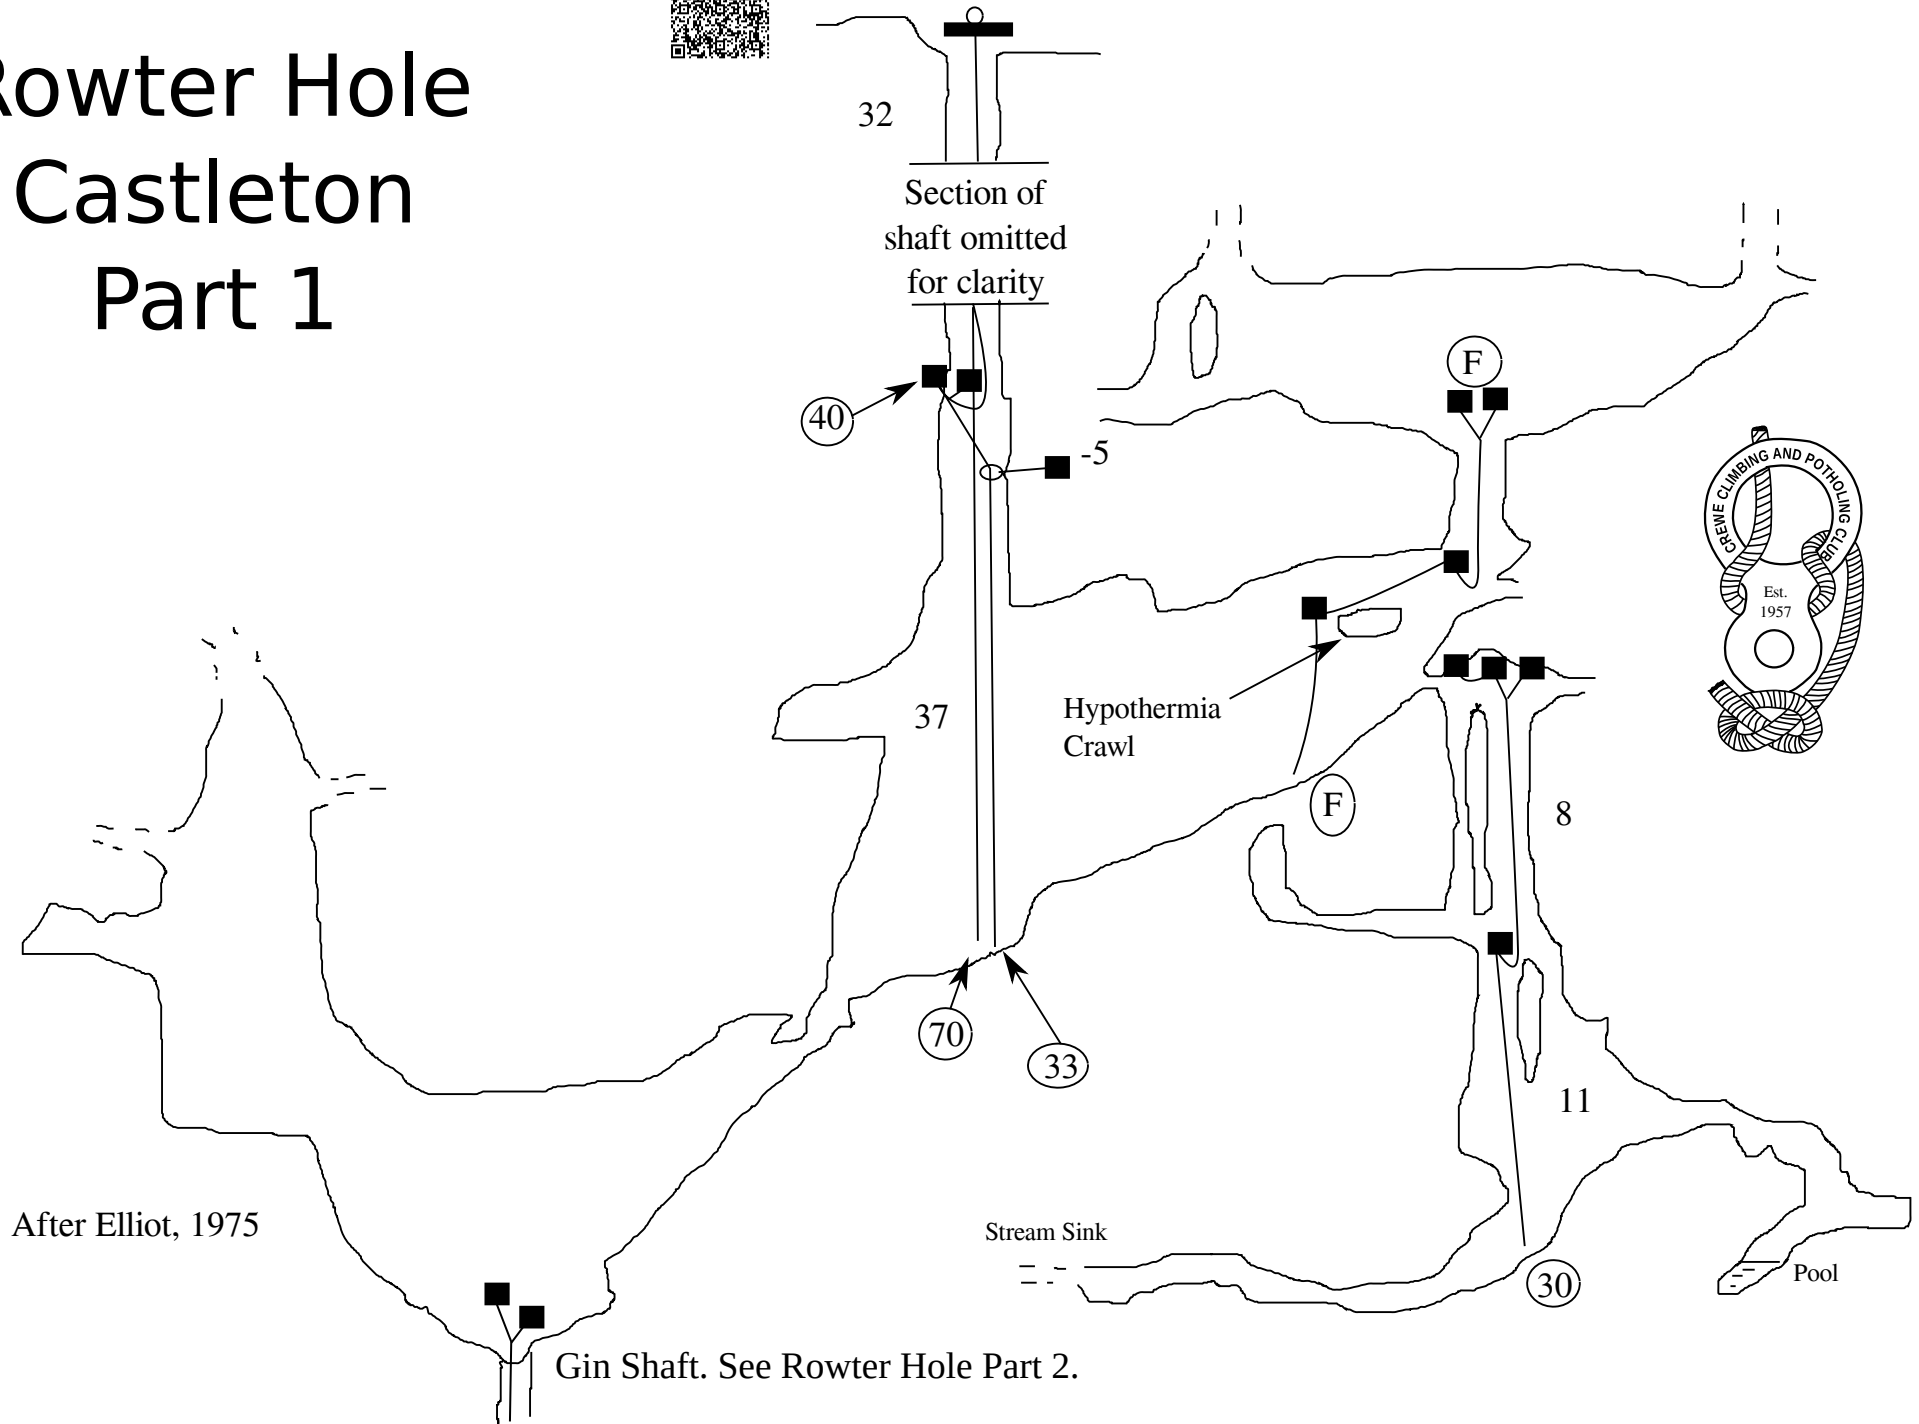

Rowter Hole Castleton Part 1

After Elliot, 1975

Gin Shaft. See Rowter Hole Part 2.