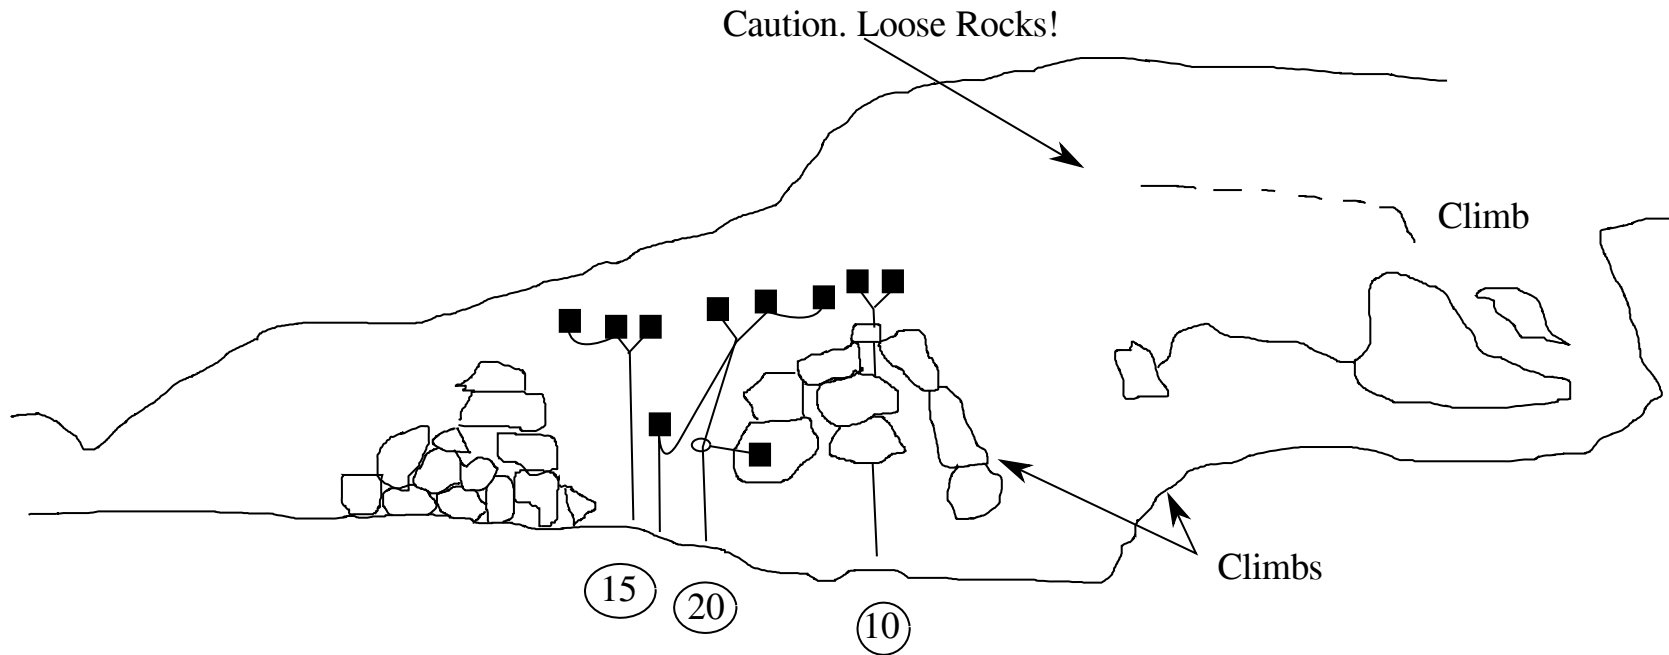

# Suicide Cave Castleton

Entrance

First Pitch: 15 m rope, 3 maillons.

Second pitch: 20 m rope. 4 maillons. Sling and krab for deviation.

Third pitch: 10 m rope, 2 maillons.