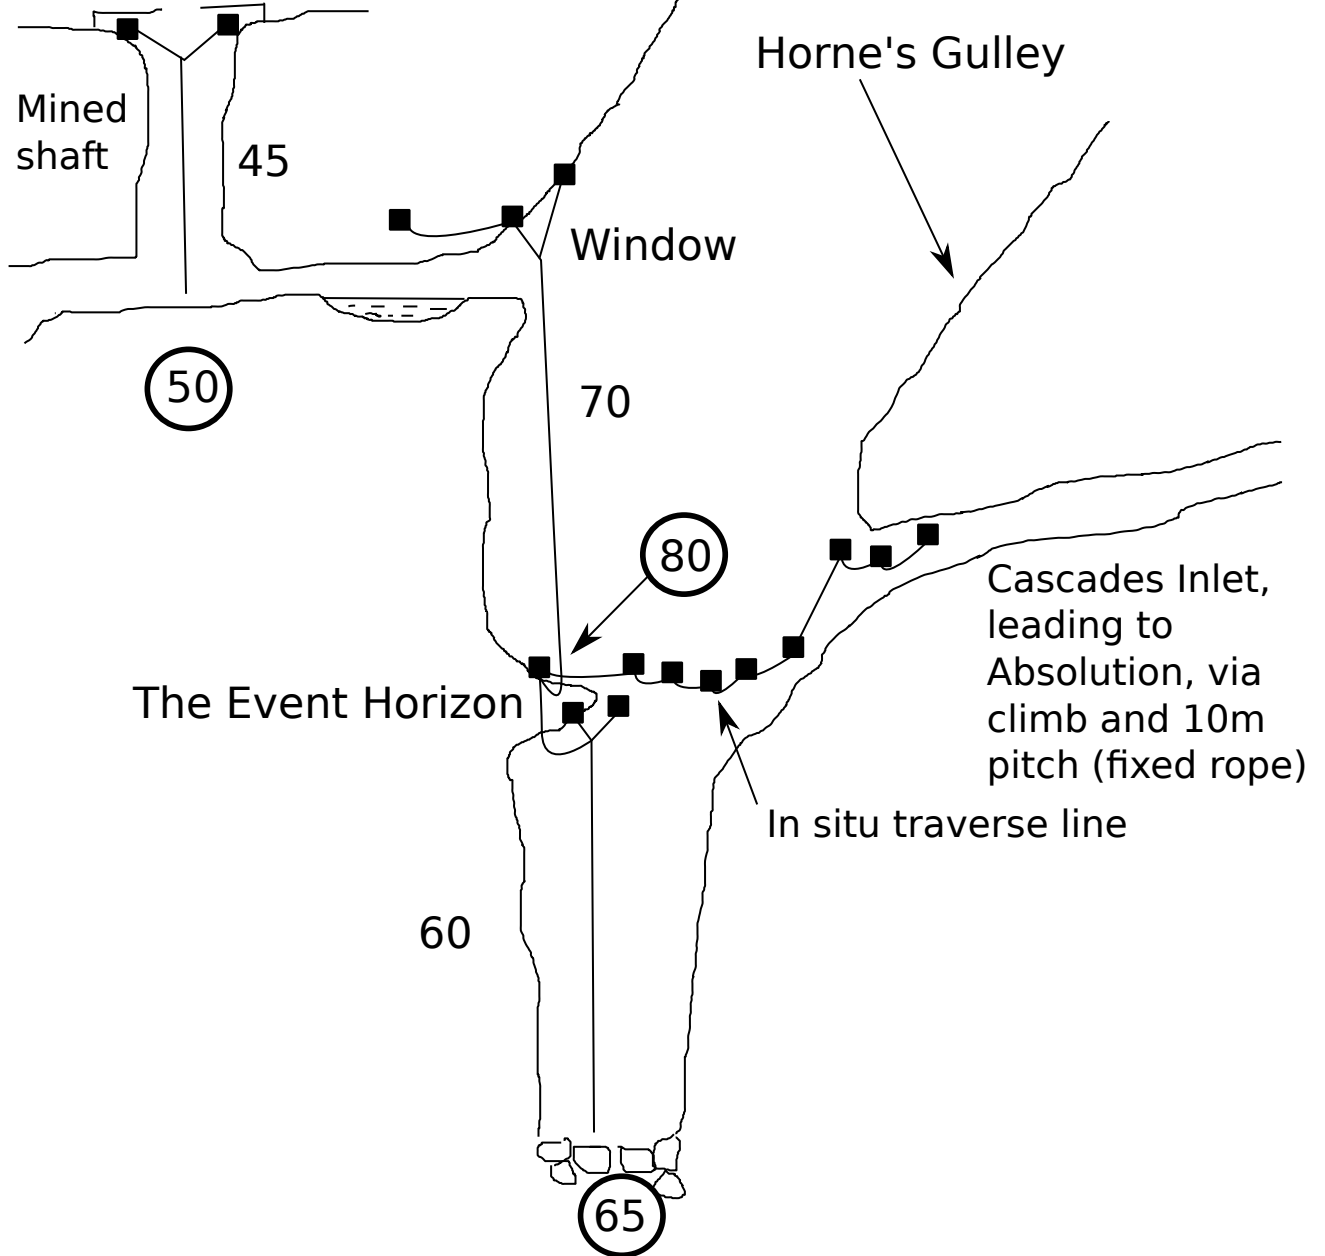

Titan

Peak Cavern / Speedwell

Castleton

Cap and lid on entrance

Boulder choke, leading down to Blarney's Breakdown and Far Sump Extensions, JH and Peak Cavern.