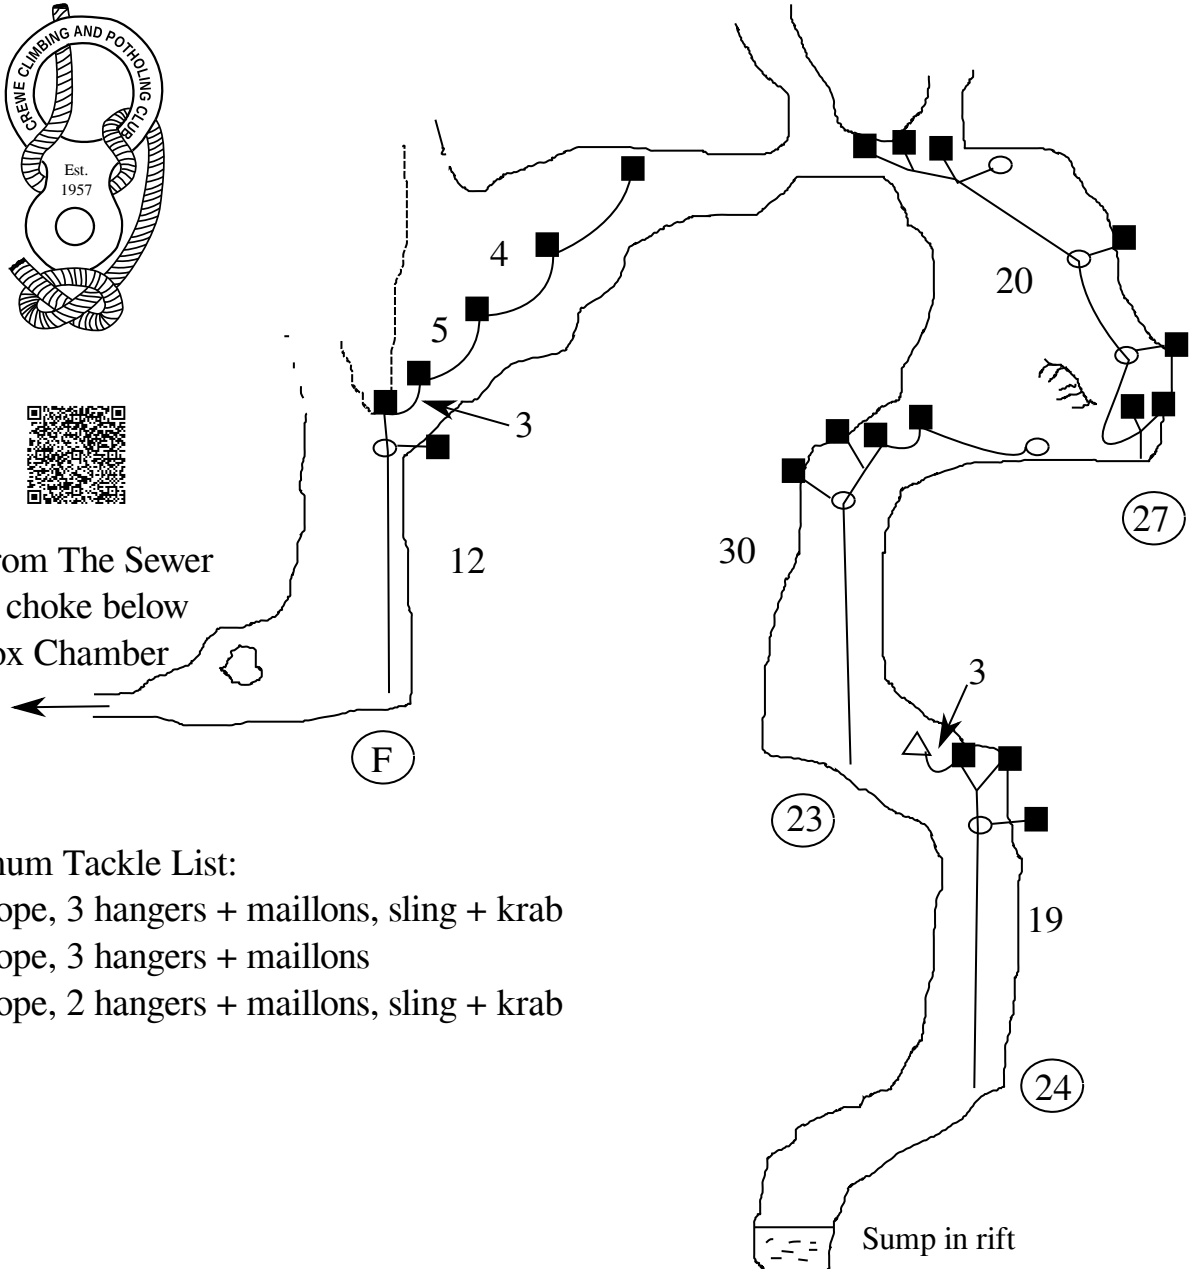

Winnats Head Cave Castleton

From The Sewer
& choke below
Fox Chamber

Minimum Tackle List:

- 27m rope, 3 hangers + maillons, sling + krab
- 23m rope, 3 hangers + maillons
- 24m rope, 2 hangers + maillons, sling + krab